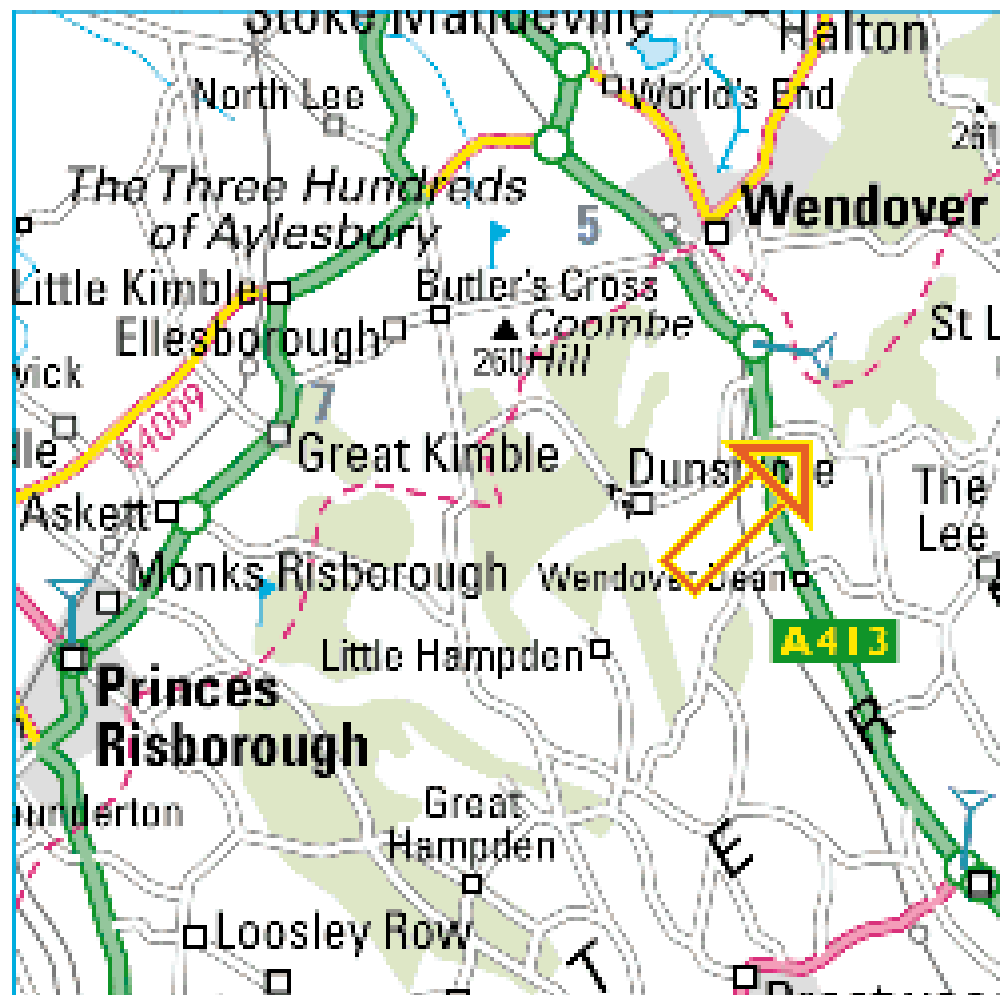

## WESTLOADA SERVICE CENTRE

### WENDOVER TRAILERS/ Easy Balloons

The Westloada Service Centre is operated by **Chris Dunkley of Wendover Trailers/ Easy Balloons**, from its central U.K. location in Wendover, Buckinghamshire. We offer service back up on the Westloada and Westfalia range of balloon trailers.

How to find us:

**Directions:**

We are easy to get to (providing you don't live in Skye!). In the Chilterns, 5 minutes from the A41, 20 minutes from the M25/M40/M1. (3 hours from Oswestry and 2 and a half from Bristol!) . Map 165 Ref 880056. Outside Wendover, up the road by the Jet Garage.

The following web link will also give you a detailed map:

**<http://www.streetmap.co.uk/newmap.srf?x=488025&y=205690&z=0&sv=488025,205690&st=OSGrid&lu=N&tl=Wendover%20Trailers&ar=y&bi=~&mapp=newmap.srf&searchp=newsearch.srf>**